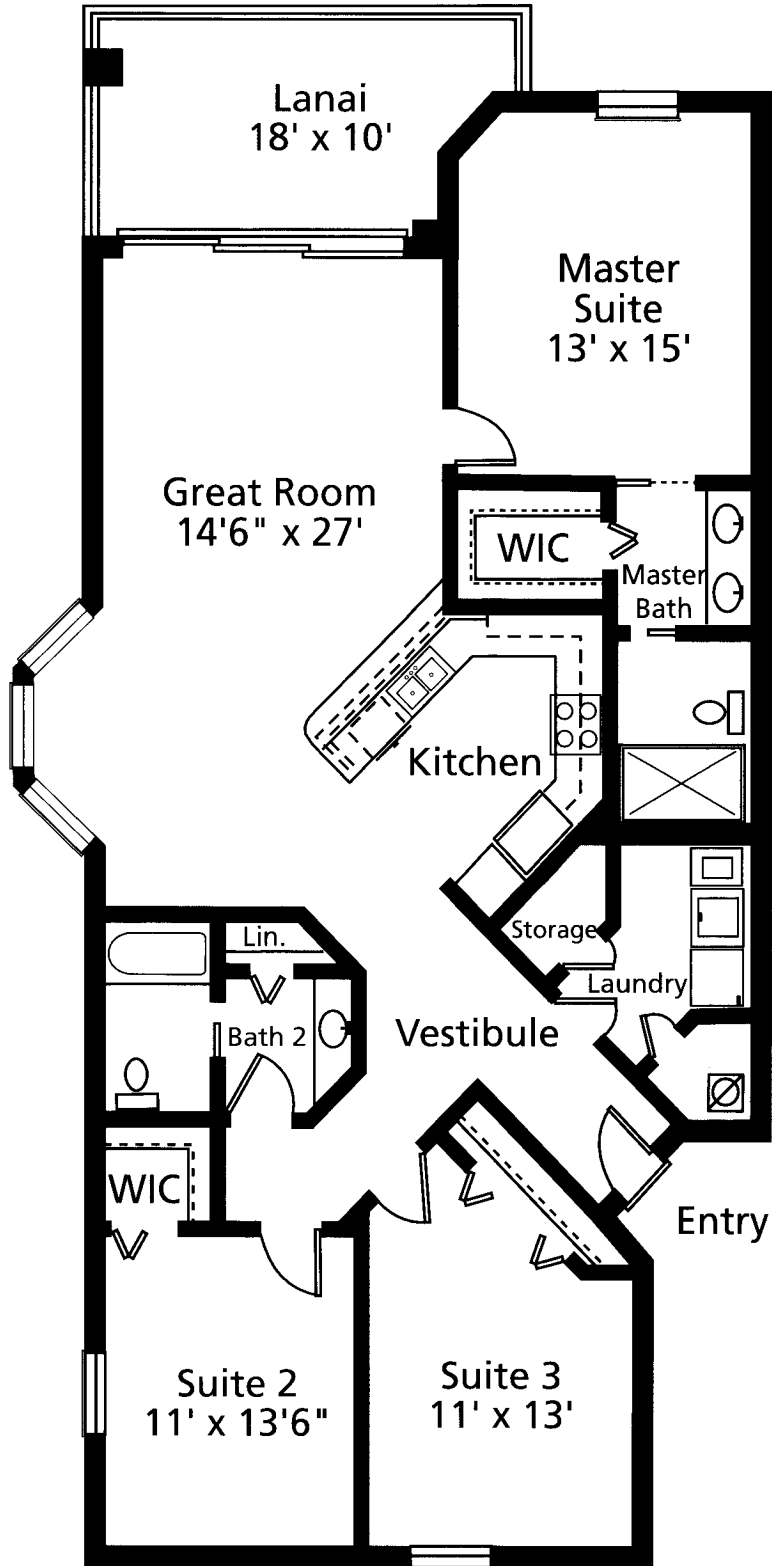

BUILDING FOUR RESIDENCE 01 REVERSE RESIDENCE 04

3 BEDROOM	
2 BATH	
Living Area	1,635 S.F.
Lanai	162 S.F.
Total	1,797 S.F.

REGATTA
AT VANDERBILT BEACH

ALL DIMENSIONS ARE APPROXIMATE. THE DEVELOPER RESERVES THE RIGHT TO CHANGE AND ALTER ALL MATERIALS, SPECIFICATIONS, FEATURES, DIMENSIONS, AND DESIGNS WITHOUT NOTICE.